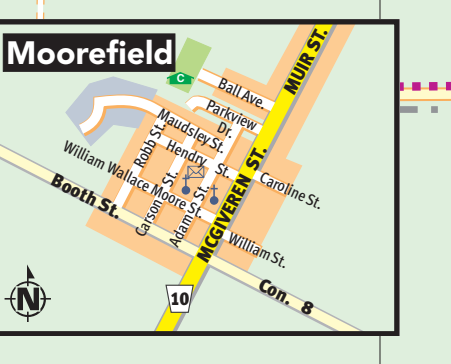

Scale 1:22,000

TWP. OF GUELPH ERAMOSA

Map Legend
Légende de carte

- **ROADS / ROUTES**
  - EXPRESSWAY / AUTODURO
  - PROVINCIAL HIGHWAY / ROUTE PRINCIPALE
  - LOCAL HIGHWAY / ROUTE LOCALE
  - 124
  - 37
  - MAIN THOROUGHFARE / ROUTE COLLECTRICE
  - COLLECTOR ROAD / ROUTE COLLECTRICE
  - OTHER STREETS
  - PROPOSED STREETS / RUES PROJETÉES
  - RAILWAY / CHEMIN DE FER
  - MUNICIPAL BOUNDARY / LIMITE MUNICIPALE
  - RECREATION TRAIL / SENTIER RECREATIF
- **AREAS / ZONES**
  - RESIDENTIAL / RESIDENTIELLE
  - INDUSTRIAL / INDUSTRIELLE
  - COMMERCIAL / COMMERCIALE
  - PARK / PARC
  - CEMETERY / Cimetière
  - GOLF COURSE / TERRAIN DE GOLF
  - PRIVATE PARK / PARC PRIVÉ
  - INSTITUTIONAL / INSTITUTIONNELLE
  - PUBLIC UTILITIES / UTILITÉS PUBLIQUES
- **POINTS OF INTEREST**
  - Hospital / Hôpital
  - Point of Interest / Point d'intérêt
  - Fire Hall / Poste de pompiers
  - Police Station / Poste de police
  - Library / Bibliothèque
  - Municipal Office / Hôtel de ville
  - Post Office / Bureau de poste
  - Museum
  - Community Ctr. / Centre communautaire
  - Public Elem. School / École publique
  - Area / Aire
  - Separate School / École catholique
  - Indoor Pool / Piscine intérieure
  - Secondary School / École secondaire
  - Outdoor Pool / Piscine extérieure
  - College / University / Collège / Université
  - Bus/Train Station / Terminal d'autocars
  - Religious Bldg. / Bâtiment Religieux
  - Shopping Centre / Centre commercial
  - Information / Informations