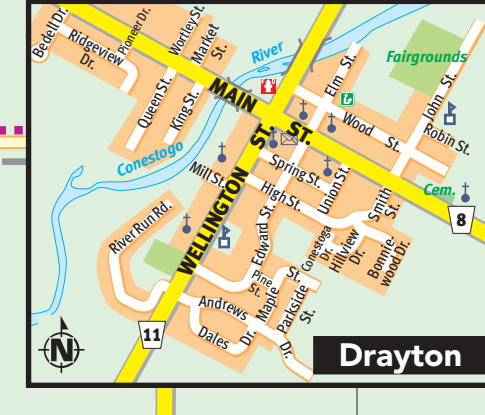

Scale 1:22,000

TWP. OF GUELPH ERAMOSA

Map Legend
Légende de carte

- **ROADS / ROUTES**
  - EXPRESSWAY / AUTODURO
  - PROVINCIAL HIGHWAY / ROUTE PRINCIPALE
  - LOCAL HIGHWAY / ROUTE LOCALE
  - 124
  - 37
  - MAIN THOROUGHFARE / ROUTE COLLECTRICE
  - COLLECTOR ROAD / ROUTE COLLECTRICE
  - OTHER STREETS
  - PROPOSED STREETS / RUES PROJETÉES
  - RAILWAY / CHEMIN DE FER
  - MUNICIPAL BOUNDARY / LIMITE MUNICIPALE
  - RECREATION TRAIL / SENTIER RECREATIF
- **AREAS / ZONES**
  - RESIDENTIAL / RESIDENTIELLE
  - INDUSTRIAL / INDUSTRIELLE
  - COMMERCIAL / COMMERCIALE
  - PARK / PARC
  - CEMETERY / Cimetière
  - GOLF COURSE / TERRAIN DE GOLF
  - PRIVATE PARK / PARC PRIVÉ
  - INSTITUTIONAL / INSTITUTIONNELLE
  - PUBLIC UTILITIES / UTILITÉS PUBLIQUES
- **POINTS OF INTEREST**
  - Hospital / Hôpital
  - Point of Interest / Point d'intérêt
  - Fire Hall / Poste de pompiers
  - Police Station / Poste de police
  - Library / Bibliothèque
  - Municipal Office / Hôtel de ville
  - Post Office / Bureau de poste
  - Museum
  - Community Ctr. / Centre communautaire
  - Public Elem. School / École publique
  - Area / Aire
  - Separate School / École catholique
  - Indoor Pool / Piscine intérieure
  - Secondary School / École secondaire
  - Outdoor Pool / Piscine extérieure
  - College / University / Collège / Université
  - Bus/Train Station / Terminal d'autocars
  - Religious Bldg. / Bâtiment Religieux
  - Shopping Centre / Centre commercial
  - Information / Informations