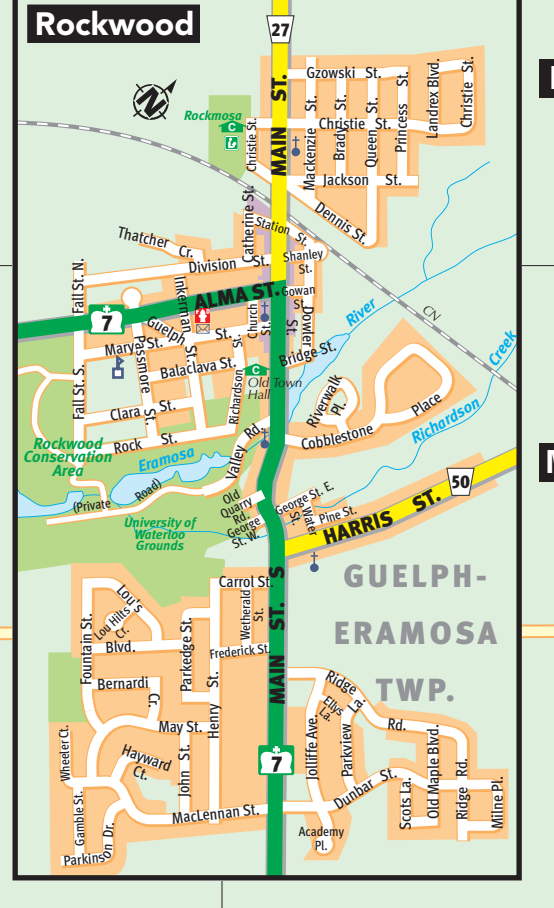

Scale 1:22,000

TWP. OF GUELPH ERAMOSA

Map Legend
Légende de carte

- **ROADS / ROUTES**
  - EXPRESSWAY / AUTODURO
  - PROVINCIAL HIGHWAY / ROUTE PRINCIPALE
  - LOCAL HIGHWAY / ROUTE LOCALE
  - 124
  - 37
  - MAIN THOROUGHFARE / ROUTE COLLECTRICE
  - COLLECTOR ROAD / ROUTE COLLECTRICE
  - OTHER STREETS
  - PROPOSED STREETS / RUES PROJETÉES
  - RAILWAY / CHEMIN DE FER
  - MUNICIPAL BOUNDARY / LIMITE MUNICIPALE
  - RECREATION TRAIL / SENTIER RECREATIF
- **AREAS / ZONES**
  - RESIDENTIAL / RESIDENTIELLE
  - INDUSTRIAL / INDUSTRIELLE
  - COMMERCIAL / COMMERCIALE
  - PARK / PARC
  - CEMETERY / Cimetière
  - GOLF COURSE / TERRAIN DE GOLF
  - PRIVATE PARK / PARC PRIVÉ
  - INSTITUTIONAL / INSTITUTIONNELLE
  - PUBLIC UTILITIES / UTILITÉS PUBLIQUES
- **POINTS OF INTEREST**
  - Hospital / Hôpital
  - Point of Interest / Point d'intérêt
  - Fire Hall / Poste de pompiers
  - Police Station / Poste de police
  - Library / Bibliothèque
  - Municipal Office / Hôtel de ville
  - Post Office / Bureau de poste
  - Museum
  - Community Ctr. / Centre communautaire
  - Public Elem. School / École publique
  - Area / Aire
  - Separate School / École catholique
  - Indoor Pool / Piscine intérieure
  - Secondary School / École secondaire
  - Outdoor Pool / Piscine extérieure
  - College / University / Collège / Université
  - Bus/Train Station / Terminal d'autocars
  - Religious Bldg. / Bâtiment Religieux
  - Shopping Centre / Centre commercial
  - Information / Informations