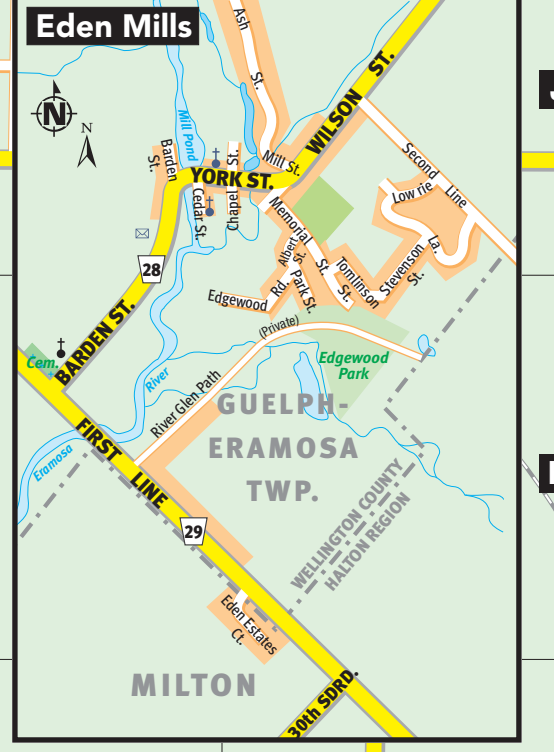

Scale 1:22,000

TWP. OF GUELPH ERAMOSA

Map Legend
Légende de carte

- **ROADS / ROUTES**
  - EXPRESSWAY / AUTODURO
  - PROVINCIAL HIGHWAY / ROUTE PRINCIPALE
  - LOCAL HIGHWAY / ROUTE LOCALE
  - 124
  - 37
  - MAIN THOROUGHFARE / ROUTE COLLECTRICE
  - COLLECTOR ROAD / ROUTE COLLECTRICE
  - OTHER STREETS
  - PROPOSED STREETS / RUES PROJETÉES
  - RAILWAY / CHEMIN DE FER
  - MUNICIPAL BOUNDARY / LIMITE MUNICIPALE
  - RECREATION TRAIL / SENTIER RECREATIF
- **AREAS / ZONES**
  - RESIDENTIAL / RESIDENTIELLE
  - INDUSTRIAL / INDUSTRIELLE
  - COMMERCIAL / COMMERCIALE
  - PARK / PARC
  - CEMETERY / Cimetière
  - GOLF COURSE / TERRAIN DE GOLF
  - PRIVATE PARK / PARC PRIVÉ
  - INSTITUTIONAL / INSTITUTIONNELLE
  - PUBLIC UTILITIES / UTILITÉS PUBLIQUES
- **POINTS OF INTEREST**
  - Hospital / Hôpital
  - Point of Interest / Point d'intérêt
  - Fire Hall / Poste de pompiers
  - Police Station / Poste de police
  - Library / Bibliothèque
  - Municipal Office / Hôtel de ville
  - Post Office / Bureau de poste
  - Museum
  - Community Ctr. / Centre communautaire
  - Public Elem. School / École publique
  - Area / Aire
  - Separate School / École catholique
  - Indoor Pool / Piscine intérieure
  - Secondary School / École secondaire
  - Outdoor Pool / Piscine extérieure
  - College / University / Collège / Université
  - Bus/Train Station / Terminal d'autocars
  - Religious Bldg. / Bâtiment Religieux
  - Shopping Centre / Centre commercial
  - Information / Informations