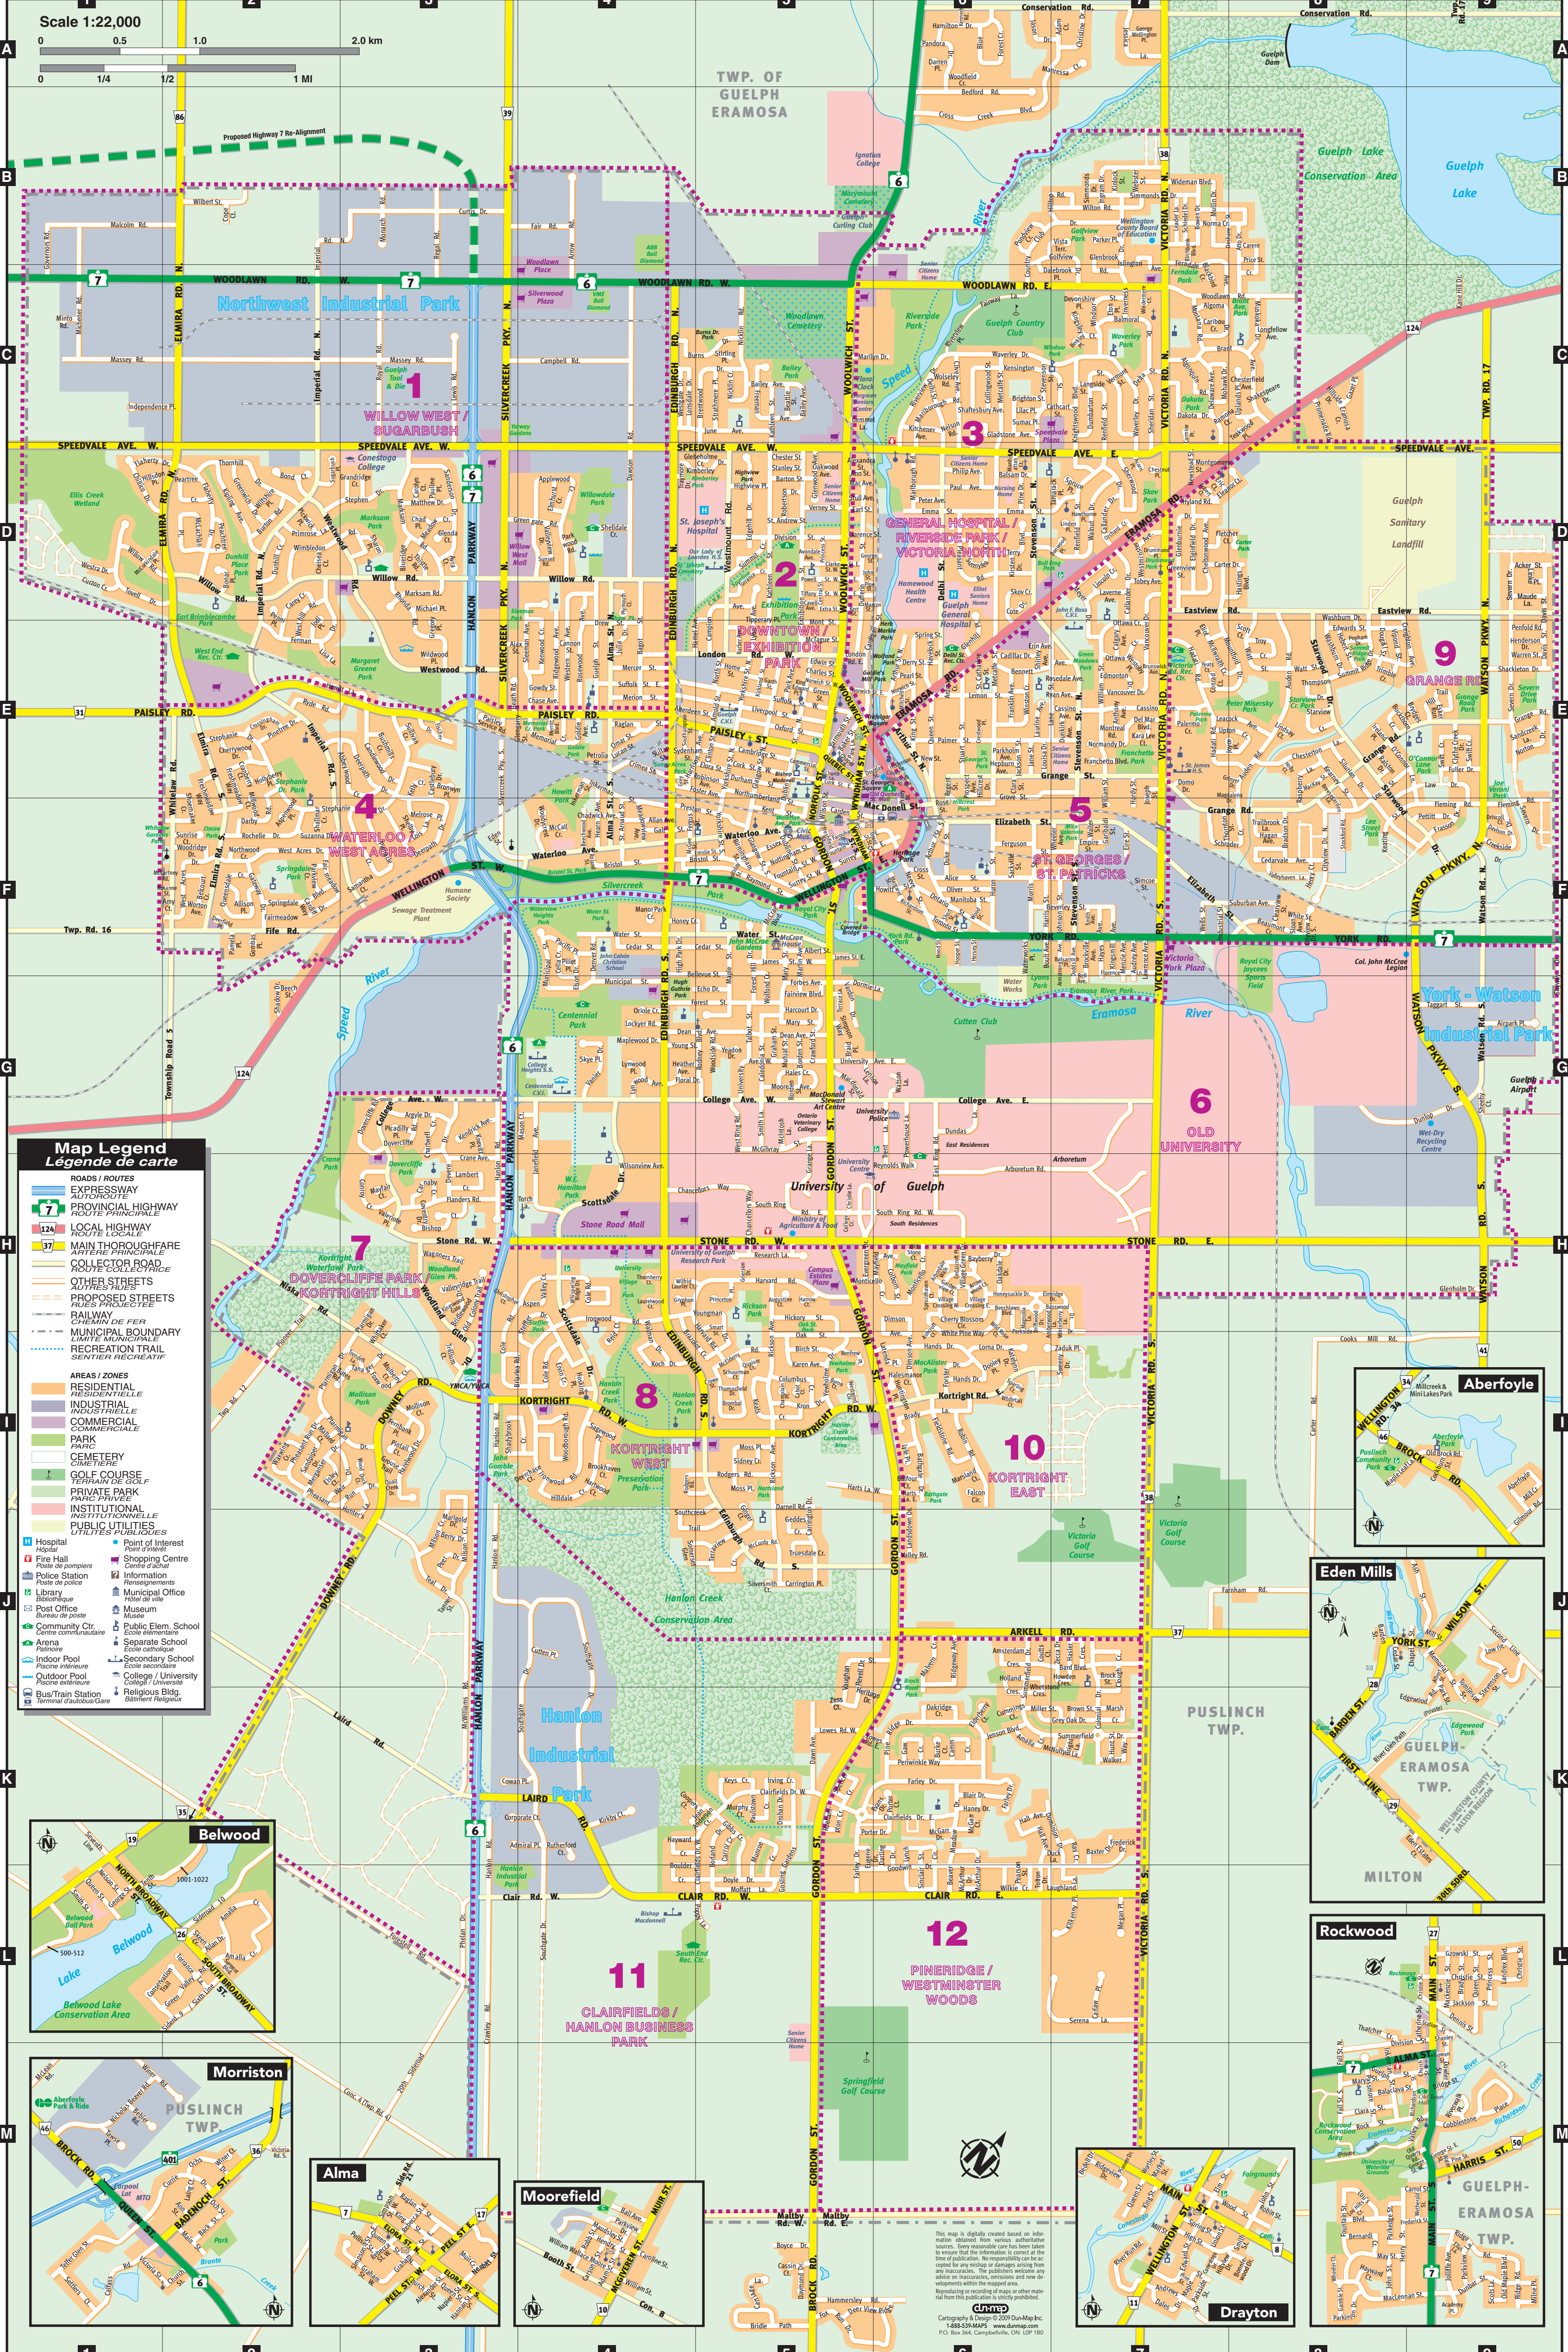

Scale 1:22,000

TWP. OF GUELPH ERAMOSA

Map Legend
Légende de carte

- **ROADS / ROUTES**
  - EXPRESSWAY / AUTODURO
  - PROVINCIAL HIGHWAY / ROUTE PRINCIPALE
  - LOCAL HIGHWAY / ROUTE LOCALE
  - 124
  - 37
  - MAIN THOROUGHFARE / ROUTE COLLECTRICE
  - COLLECTOR ROAD / ROUTE COLLECTRICE
  - OTHER STREETS
  - PROPOSED STREETS / RUES PROJETÉES
  - RAILWAY / CHEMIN DE FER
  - MUNICIPAL BOUNDARY / LIMITE MUNICIPALE
  - RECREATION TRAIL / SENTIER RECREATIF
- **AREAS / ZONES**
  - RESIDENTIAL / RESIDENTIELLE
  - INDUSTRIAL / INDUSTRIELLE
  - COMMERCIAL / COMMERCIALE
  - PARK / PARC
  - CEMETERY / Cimetière
  - GOLF COURSE / TERRAIN DE GOLF
  - PRIVATE PARK / PARC PRIVÉ
  - INSTITUTIONAL / INSTITUTIONNELLE
  - PUBLIC UTILITIES / UTILITÉS PUBLIQUES
- **POINTS OF INTEREST**
  - Hospital / Hôpital
  - Point of Interest / Point d'intérêt
  - Fire Hall / Poste de pompiers
  - Police Station / Poste de police
  - Library / Bibliothèque
  - Municipal Office / Hôtel de ville
  - Post Office / Bureau de poste
  - Museum
  - Community Ctr. / Centre communautaire
  - Public Elem. School / École publique
  - Area / Aire
  - Separate School / École catholique
  - Indoor Pool / Piscine intérieure
  - Secondary School / École secondaire
  - Outdoor Pool / Piscine extérieure
  - College / University / Collège / Université
  - Bus/Train Station / Terminal d'autocars
  - Religious Bldg. / Bâtiment Religieux
  - Shopping Centre / Centre commercial
  - Information / Informations