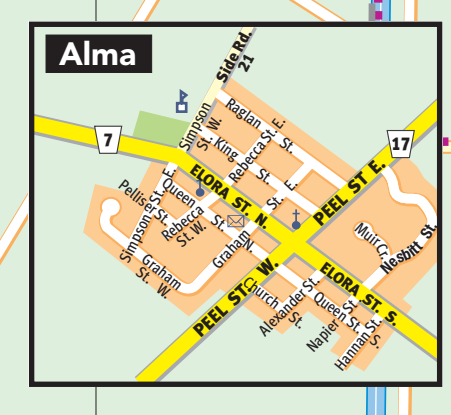

Scale 1:22,000

TWP. OF GUELPH ERAMOSA

Map Legend
Légende de carte

- **ROADS / ROUTES**
  - EXPRESSWAY / AUTODURO
  - PROVINCIAL HIGHWAY / ROUTE PRINCIPALE
  - LOCAL HIGHWAY / ROUTE LOCALE
  - 124
  - 37
  - MAIN THOROUGHFARE / ROUTE COLLECTRICE
  - COLLECTOR ROAD / ROUTE COLLECTRICE
  - OTHER STREETS
  - PROPOSED STREETS / RUES PROJETÉES
  - RAILWAY / CHEMIN DE FER
  - MUNICIPAL BOUNDARY / LIMITE MUNICIPALE
  - RECREATION TRAIL / SENTIER RECREATIF
- **AREAS / ZONES**
  - RESIDENTIAL / RESIDENTIELLE
  - INDUSTRIAL / INDUSTRIELLE
  - COMMERCIAL / COMMERCIALE
  - PARK / PARC
  - CEMETERY / Cimetière
  - GOLF COURSE / TERRAIN DE GOLF
  - PRIVATE PARK / PARC PRIVÉ
  - INSTITUTIONAL / INSTITUTIONNELLE
  - PUBLIC UTILITIES / UTILITÉS PUBLIQUES
- **POINTS OF INTEREST**
  - Hospital / Hôpital
  - Point of Interest / Point d'intérêt
  - Fire Hall / Poste de pompiers
  - Police Station / Poste de police
  - Library / Bibliothèque
  - Municipal Office / Hôtel de ville
  - Post Office / Bureau de poste
  - Museum
  - Community Ctr. / Centre communautaire
  - Public Elem. School / École publique
  - Area / Aire
  - Separate School / École catholique
  - Indoor Pool / Piscine intérieure
  - Secondary School / École secondaire
  - Outdoor Pool / Piscine extérieure
  - College / University / Collège / Université
  - Bus/Train Station / Terminal d'autocars
  - Religious Bldg. / Bâtiment Religieux
  - Shopping Centre / Centre commercial
  - Information / Informations